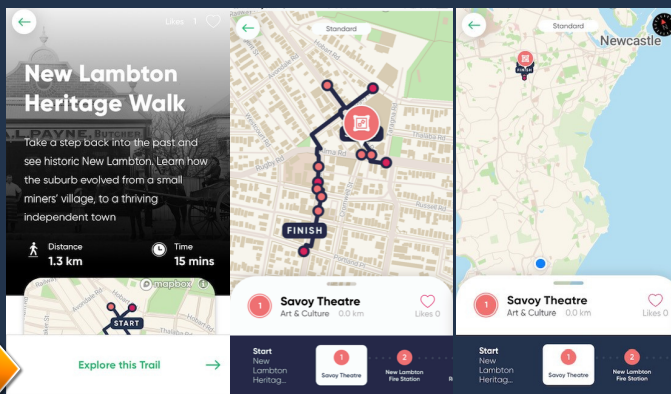

# How to do the walk

**Step 1** Download the *City of Newcastle App* 

For android go to the Google Play store  For iPhone go to the Apple Store 

**Step 2** Scroll down to 'WALKING TRAILS'. Scroll down to 'HERITAGE WALK' and select 'NEW LAMBTON HERITAGE WALK'.

**Step 3** Click on 'EXPLORE THIS TRAIL' (at the bottom of the screen). A map will load your location and will be shown as a live GPS tracker, if you have enabled your location services to track your location, your position will show as a blue or green dot on the map.

Use the 'GET DIRECTIONS' button to navigate to the next stop.

**Step 4** Make your way to the first stop, the Savoy Theatre at 18 Alma Road. Note that the stops are the best viewing locations of the stops, and are not on the sites themselves. You can scroll down to read the information and SWIPE LEFT on the image at the top to see additional photographs related to the stop.

The AUDIO/VOICE recording for the stop can be accessed by clicking this link:

**Step 5** From here onwards, click each stop in the chronological order presented at the bottom of the screen. You can move the information bar down and use the map to navigate to the next stop.