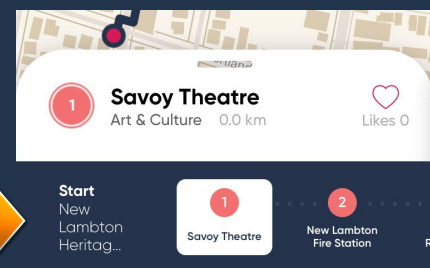

**Step 3** Click on 'EXPLORE THIS TRAIL' (at the bottom of the screen). A map will load your location and will be shown as a live GPS tracker, if you have enabled your location services to track your location, your position will show as a blue or green dot on the map.

Use the 'GET DIRECTIONS' button to navigate to the next stop.

**Step 4** Make your way to the first stop, the Savoy Theatre at 18 Alma Road. Note that the stops are the best viewing locations of the stops, and are not on the sites themselves. You can scroll down to read the information and SWIPE LEFT on the image at the top to see additional photographs related to the stop.

The AUDIO/VOICE recording for the stop can be accessed by clicking this link:

**Step 5** From here onwards, click each stop in the chronological order presented at the bottom of the screen. You can move the information bar down and use the map to navigate to the next stop.

# New Lambton Heritage Walk

This walk will take you through New Lambton's exciting history on your smart phone.

Scan the QR code or go to:

[www.heritagenow.com.au/newlambtonwalk](http://www.heritagenow.com.au/newlambtonwalk)