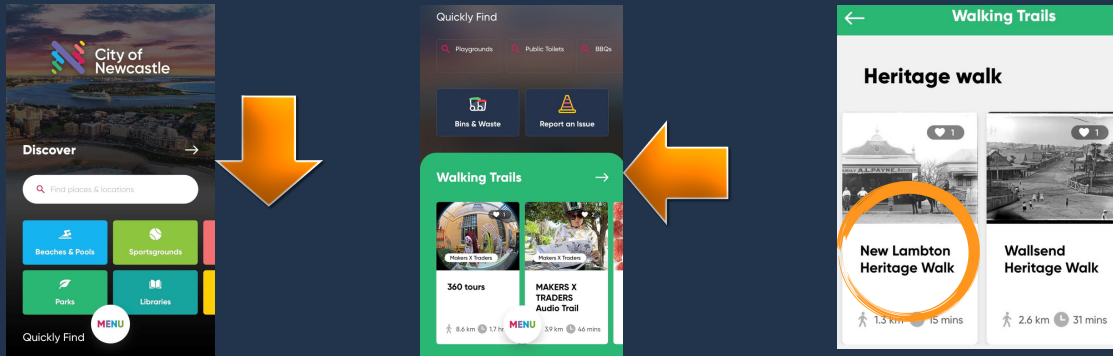

# How to do the walk

**Step 1** Download the *City of Newcastle App* 

For android go to the Google Play store  For iPhone go to the Apple Store 

**Step 2** Scroll down to 'WALKING TRAILS'. Scroll down to 'HERITAGE WALK' and select 'NEW LAMBTON HERITAGE WALK'.

**Step 3** Click on 'EXPLORE THIS TRAIL' (at the bottom of the screen). A map will load your location and will be shown as a live GPS tracker, if you have enabled your location services to track your location, your position will show as a blue or green dot on the map.

Use the 'GET DIRECTIONS' button to navigate to the next stop.

**Step 4** Make your way to the first stop, the Savoy Theatre at 18 Alma Road. Note that the stops are the best viewing locations of the stops, and are not on the sites themselves. You can scroll down to read the information and SWIPE LEFT on the image at the top to see additional photographs related to the stop.

The AUDIO/VOICE recording for the stop can be accessed by clicking this link:

**Step 5** From here onwards, click each stop in the chronological order presented at the bottom of the screen. You can move the information bar down and use the map to navigate to the next stop.