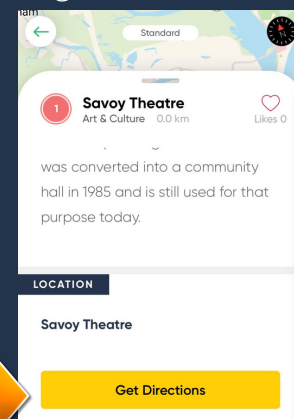

# How to do the walk

**Step 1** Download the *City of Newcastle App* 

For android go to the Google Play store  For iPhone go to the Apple Store 

**Step 2** Scroll down to 'WALKING TRAILS'. Scroll down to 'HERITAGE WALK' and select 'NEW LAMBTON HERITAGE WALK'.

**Step 3** Click on 'EXPLORE THIS TRAIL' (at the bottom of the screen). A map will load your location and will be shown as a live GPS tracker, if you have enabled your location services to track your location, your position will show as a blue or green dot on the map.

Use the 'GET DIRECTIONS' button to navigate to the next stop.

**Step 4** Make your way to the first stop, the Savoy Theatre at 18 Alma Road. Note that the stops are the best viewing locations of the stops, and are not on the sites themselves. You can scroll down to read the information and SWIPE LEFT on the image at the top to see additional photographs related to the stop.